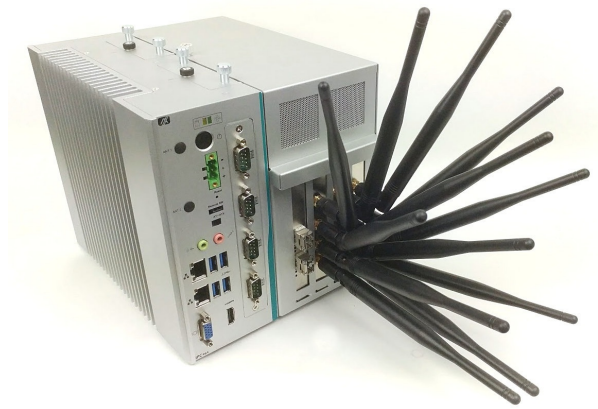

Customizable

CT523c-2ac2-db-10g-cu

2-Radio 802.11a/b/g/n/ac 4x4 MU-MIMO WiFi with 10G-rj45

\$32,545

Supports 128 /ac 4x4 MIMO Wireless Stations. One radio is 5Ghz only, one is 2.4Ghz only. Used for TR-398 test bed. Supports two MU-MIMO virtual stations. Includes 10G copper RJ45 NIC. Customizable