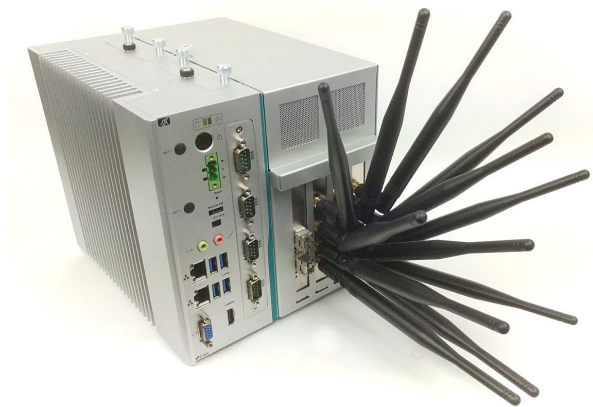

Supports 38 /a/b/g/n/AC/AX Wireless Stations. Maximum throughput of around 300Mbps.

ct523c-16w7i-10g-cu	16-Radio 802.11a/b/g/n/ac/AX/BE 2x2 WiFi-7 with 10G-rj45	 	\$66,400
----------------------------	--	---	----------

Supports 16 OFDMA capable WiFi-7 stations (one per radio). Includes 10G (multi-gig) copper RJ45 NIC. Customizable

ct523c-6ax4-10g-cu

6-Radio 802.11a/b/g/n/ac/AX 4x4 WiFi with 10G-rj45

\$53,375

Supports 114 /AX 4x4 Wireless Stations. Each radio is dual-band 2.4/5g. Supports TR-398 issue 2 test bed and other tests. Supports 6 OFDMA stations (one per radio). Includes 10G copper RJ45 NIC. Customizable

ct523c-24axe2-mtk-10g-cu

24-Radio 802.11a/b/g/n/ac/AX 6E 2x2 WiFi with 10G-rj45

\$70,400

Supports 96 /AX 2x2 Wireless Stations. Each radio is tri-band 2.4/5g/6g. Supports 24 OFDMA stations (one per radio). Includes 10G (multi-gig) copper RJ45 NIC. Customizable

ct523c-3ac2-db-10g-cu	6-Radio 802.11a/b/g/n/ac 4x4 MU-MIMO WiFi with 10G-rj45	 	\$56,300
<p>Supports 192 /ac 4x4 MIMO Wireless Stations. Three radios are 5Ghz only, three are 2.4Ghz only. Used for TR-398 issue 1 test bed. Supports two MU-MIMO virtual stations. Includes 10G copper RJ45 NIC. Customizable</p>			
			