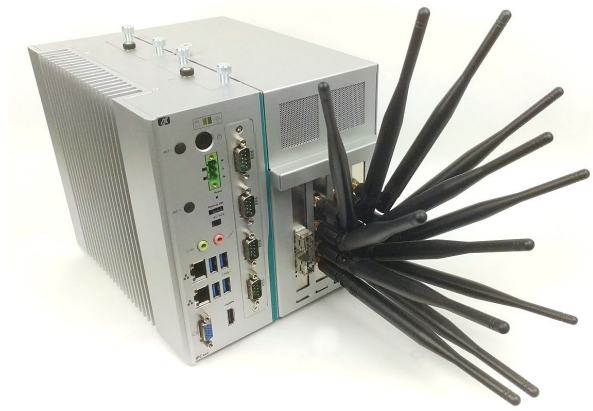

WiFi Client Emulators

Product	Description	PDF	Price
CT521b-2ax4	Dual-Radio 802.11a/b/g/n/ac/AX 4x4 MIMO WiFi	 	\$11,000

Supports 38 /a/b/g/n/AC/AX Wireless Stations. Maximum throughput of around 1Gbps.

CT521a-2ax4	Dual-Radio 802.11a/b/g/n/ac/AX 4x4 MIMO WiFi	 	\$10,500
--------------------	--	---	----------

Supports 38 /a/b/g/n/AC/AX Wireless Stations. Maximum throughput of around 300Mbps.

ct523c-16w7i-10g-cu	16-Radio 802.11a/b/g/n/ac/AX/BE 2x2 WiFi-7 with 10G-rj45	 	\$66,400
----------------------------	--	---	----------

Supports 16 OFDMA capable WiFi-7 stations (one per radio). Includes 10G (multi-gig) copper RJ45 NIC. Customizable

ct523c-6ax4-10g-cu

6-Radio 802.11a/b/g/n/ac/AX 4x4 WiFi with 10G-rj45

\$53,375

Supports 114 /AX 4x4 Wireless Stations. Each radio is dual-band 2.4/5g. Supports TR-398 issue 2 test bed and other tests. Supports 6 OFDMA stations (one per radio). Includes 10G copper RJ45 NIC. Customizable