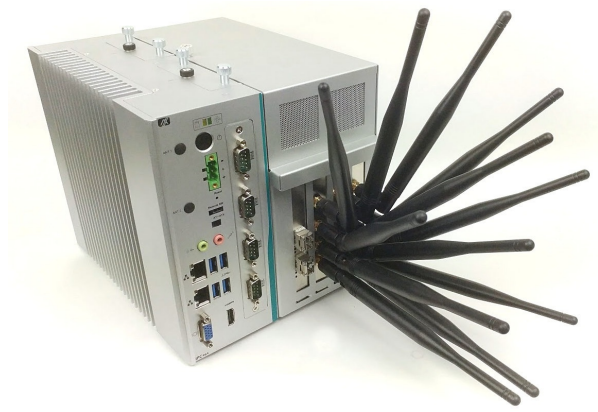

Customizable

CT523c-2ac2-db-10g-cu

2-Radio 802.11a/b/g/n/ac 4x4 MU-MIMO WiFi with 10G-rj45

$32,545

Supports 128 /ac 4x4 MIMO Wireless Stations. One radio is 5Ghz only, one is 2.4Ghz only. Used for TR-398 test bed. Supports two MU-MIMO virtual stations. Includes 10G copper RJ45 NIC. Customizable