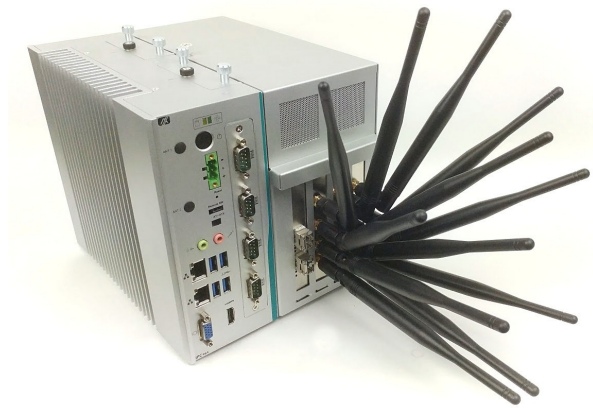

Supports 38 /a/b/g/n/AC/AX Wireless Stations. Maximum throughput of around 300Mbps.

ct523c-16w7i-10g-cu	16-Radio 802.11a/b/g/n/ac/AX/BE 2x2 WiFi-7 with 10G-rj45	 	\$66,400
----------------------------	--	---	----------

Supports 16 OFDMA capable WiFi-7 stations (one per radio). Includes 10G (multi-gig) copper RJ45 NIC. Customizable

ct523c-6ax4-10g-cu

6-Radio 802.11a/b/g/n/ac/AX 4x4 WiFi with 10G-rj45

\$53,375

Supports 114 /AX 4x4 Wireless Stations. Each radio is dual-band 2.4/5g. Supports TR-398 issue 2 test bed and other tests. Supports 6 OFDMA stations (one per radio). Includes 10G copper RJ45 NIC. Customizable

ct523c-24axe2-mtk-10g-cu

24-Radio 802.11a/b/g/n/ac/AX 6E 2x2 WiFi with 10G-rj45

\$70,400

Supports 96 /AX 2x2 Wireless Stations. Each radio is tri-band 2.4/5g/6g. Supports 24 OFDMA stations (one per radio). Includes 10G (multi-gig) copper RJ45 NIC. Customizable

ct523c-3ac2-db-10g-cu	6-Radio 802.11a/b/g/n/ac 4x4 MU-MIMO WiFi with 10G-rj45	 	\$56,300
<p>Supports 192 /ac 4x4 MIMO Wireless Stations. Three radios are 5Ghz only, three are 2.4Ghz only. Used for TR-398 issue 1 test bed. Supports two MU-MIMO virtual stations. Includes 10G copper RJ45 NIC. Customizable</p>			
			