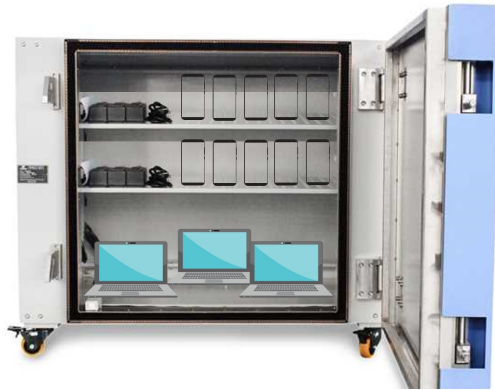

**CT822a**

Medium sized high quality RF Chamber with internal antenna mounts. Often plenty in stock in US warehouse and short lead time.

**CT825a-14ru**

14 RU Rackmount RF Chamber

\$7,000

14 RU medium quality RF Chamber.

**CT827ai**

Large RF Chamber with Antenna Supports

\$11,000

Large RF Chamber with internal antenna mounts. Often in stock in US warehouse and short lead time.

**CT837a**

Large RF Chamber with Shelves

\$13,995

Large RF Chamber with internal shelves.

**CT840a**

Large 2D turntable RF Chamber

\$21,000

Large RF Chamber with 2D turntable

<b>CT823b</b>	High Isolation Medium stackable RF Chamber	 	\$26,000
<p>Medium stackable RF Chamber with 90+ db of isolation</p> 			

<b>CT830b</b>	High Isolation Large stackable RF Chamber	 	\$32,000
<p>Large stackable RF Chamber with 90+ db of isolation</p> 			

<b>CT840b</b>	High Isolation Large 2D turntable RF Chamber	 	\$45,000
<p>Large stackable RF Chamber with 2D turntable and 90+ db of isolation</p>			