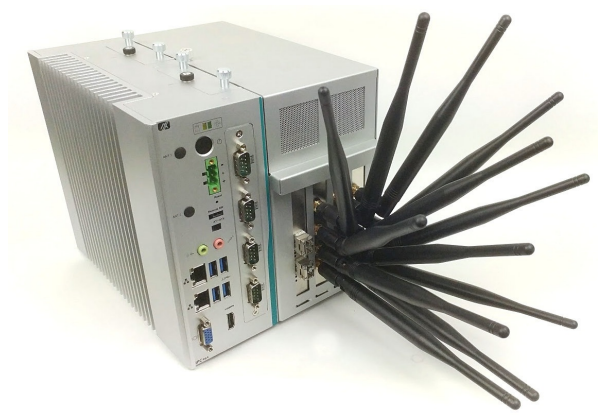

CT523c-192-2ac2-1ac-10g	3-Radio 802.11a/b/g/n/ac 4x4 MU-MIMO WiFi with 10G		$39,825
Supports 128 /ac 4x4 MIMO and 64 /ac 3x3 MIMO Wireless Stations. The 4x4 radios are 5Ghz. The 3x3 radio does 2.4 and 5Ghz. Two MU-MIMO virtual stations. Includes dual-port 10G NIC. Customizable			
2-Radio 802.11a/b/g/n/ac 4x4 MU-MIMO WiFi with 10G-rj45: CT523c-2ac2-db-10g-cu	Supports 128 /ac 4x4 MIMO Wireless Stations. Includes 10G copper RJ45 NIC.		$32,545
2-Radio 802.11a/b/g/n/AC WiFi: CT522-264-1ac2-1n	Supports 200 /n and 128 /AC Wireless Stations		$23,850
Dual-Radio 802.11a/b/g/n/ac WiFi: CT521a-264-1ac-1n	Supports 200 /n and 128 /AC Wireless Stations. Maximum throughput of around 300Mbps.		$7,500
CT525-1200-6n	2U WiFIRE 802.11a/b/g/n Six Radio Wireless Station Emulator		$46,985

Supports 1200 /n Wireless Stations