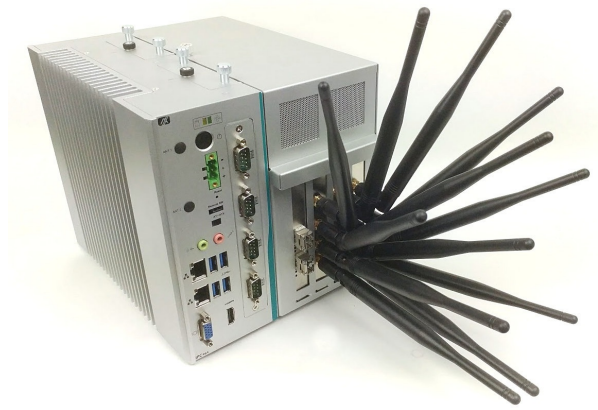

Tri-Band Tri-Concurrent WiFi-7 4x4 MIMO WiFi with internal antenna.: CT521-at7	Supports 57 802.11a/b/g/n/AC/AX/BE Wireless Stations (19 per radio). Maximum throughput of around 1.8Gbps.	 	\$12,000
CT521-at7-ext	Tri-Band Tri-Concurrent WiFi-7 4x4 MIMO WiFi with external antenna.	 	\$12,000

Supports 57 802.11a/b/g/n/AC/AX/BE Wireless Stations (19 per radio). Maximum throughput of around 1.8Gbps.

CT521c-3ax4

Three-Radio 802.11a/b/g/n/ac/AX 4x4 MIMO WiFi

\$12,500

Supports 57 /a/b/g/n/AC/AX Wireless Stations (19 per radio). Maximum throughput of around 1Gbps.

ct523c-3w7m4-10g-cu

3-Radio 802.11a/b/g/n/ac/AX/BE 4x4 WiFi-7 with 10G-rj45

\$58,625

Supports 3 tri-band tri-concurrent WiFi-7 radios, 171 virtual stations total. Includes 10G (multi-gig) copper RJ45 NIC. Customizable