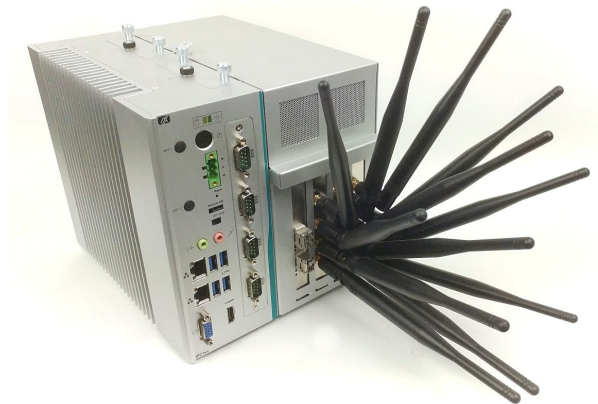

ct523c-6ax4-10g-cu

6-Radio 802.11a/b/g/n/ac/AX 4x4 WiFi with 10G-rj45

$53,375

Supports 114 /AX 4x4 Wireless Stations. Each radio is dual-band 2.4/5g. Supports TR-398 issue 2 test bed and other tests. Supports 6 OFDMA stations (one per radio). Includes 10G copper RJ45 NIC. Customizable