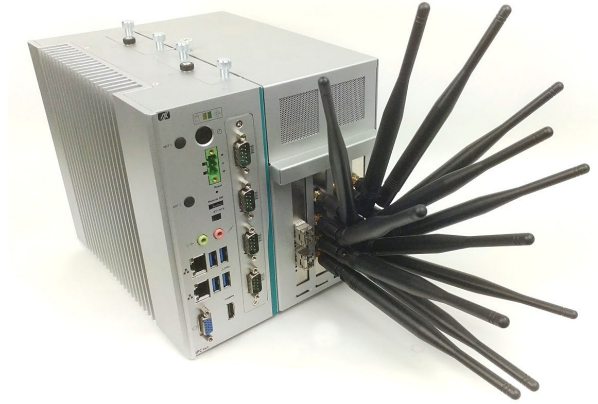

ct523c-3w7m4-10g-cu

3-Radio 802.11a/b/g/n/ac/AX/BE 4x4 WiFi-7 with 10G-rj45

\$58,625

Supports 3 tri-band tri-concurrent WiFi-7 radios, 171 virtual stations total. Includes 10G (multi-gig) copper RJ45 NIC. Customizable

ct523c-16w7i-10g-cu

16-Radio 802.11a/b/g/n/ac/AX/BE 2x2 WiFi-7 with 10G-rj45

\$66,400

Supports 16 OFDMA capable WiFi-7 stations (one per radio). Includes 10G (multi-gig) copper RJ45 NIC. Customizable

ct523c-6ax4-10g-cu